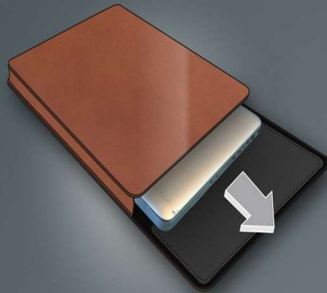

{ SLEEVE FUNCTIONS }

SLEEVE A high quality, sleek and stylish sleeve that will fit and protect a wide range of laptop sizes

SAFE LEVELS OF EMF

SHIELDING LAP DESK A lap desk with Radiation Blocking Technology that protects your body from harmful radiation that has been linked to infertility, certain types of cancers, neurological disorders, childhood leukemia and more. SafeSleeve is also optimized to allow airflow to your laptop, cooling and protecting both you and your computer.

WORK STATION A desktop workstation that includes a mouse pad, and is optimized to allow airflow to your laptop on any surface.

SAFESLEEVE